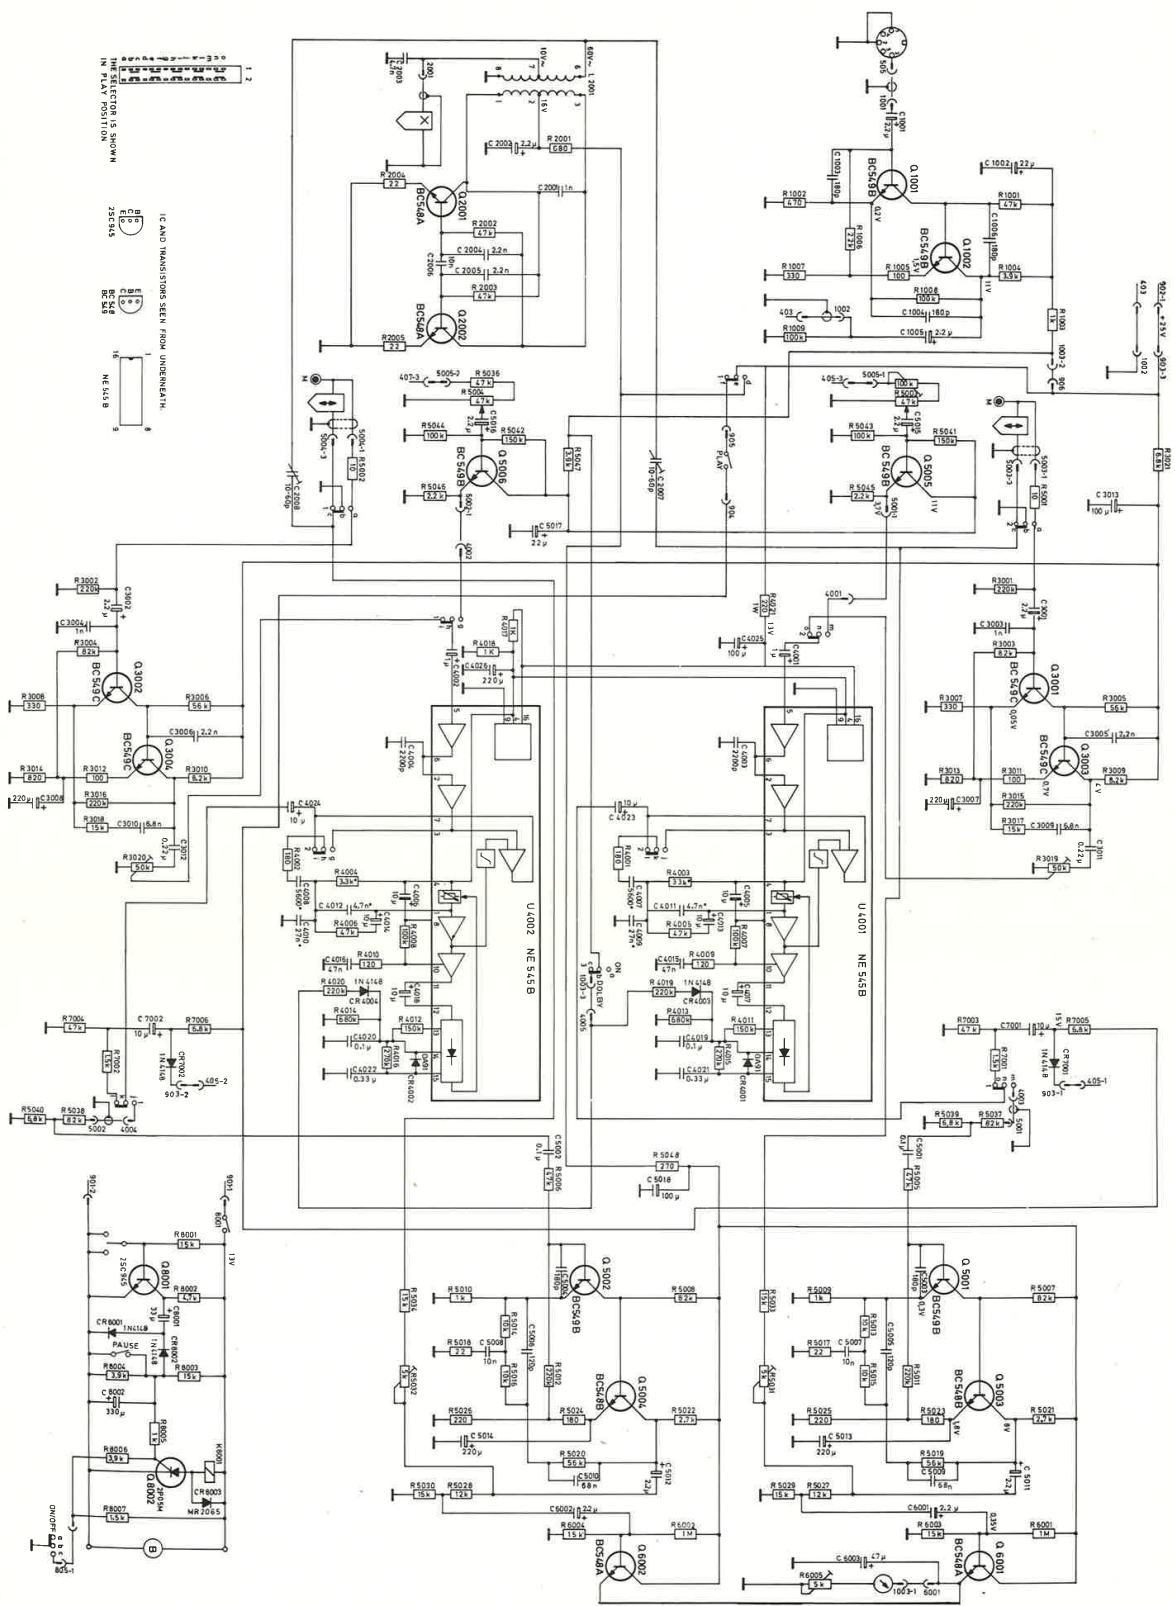

**TANDBERG** 

TR 220GC

Circuit diagram

Cassette Recorder

*Tandberg*  
RADIO

IC AND TRANSISTORS SEEN FROM UNDERNEATH.  
 THE SELECTOR IS SHOWN  
 IN PLAY POSITION.