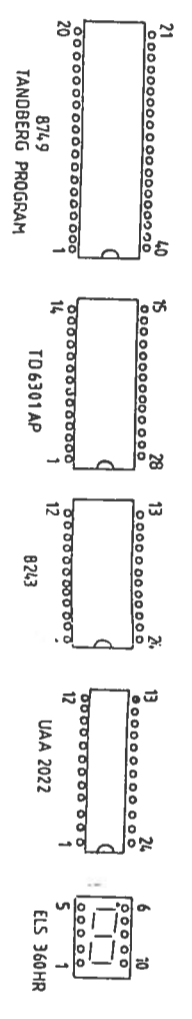

| PRE AMP SELECT | RECORD PROGRAM | LED'S |
|----------------|----------------|-------|
| PHONO          | CR 1           | CR 7  |
| CD             | CR 2           | CR 8  |
| AUX            | CR 3           | CR 9  |
| TAPE 1         | CR 4           | CR 10 |
| TAPE 2         | CR 5           | CR 11 |
|                | CR 6           | CR 12 |

PRESETS: 9, 10, 11, 12, 13, 14, 15, 16, 17, 18, 19, 20, 21, 22, 23, 24, 25, 26, 27, 28, 29, 30, 31, 32, 33, 34, 35, 36, 37, 38, 39, 40, 41, 42, 43, 44, 45, 46, 47, 48, 49, 50, 51, 52, 53, 54, 55, 56, 57, 58, 59, 60, 61, 62, 63, 64, 65, 66, 67, 68, 69, 70, 71, 72, 73, 74, 75, 76, 77, 78, 79, 80, 81, 82, 83, 84, 85, 86, 87, 88, 89, 90, 91, 92, 93, 94, 95, 96, 97, 98, 99, 100.