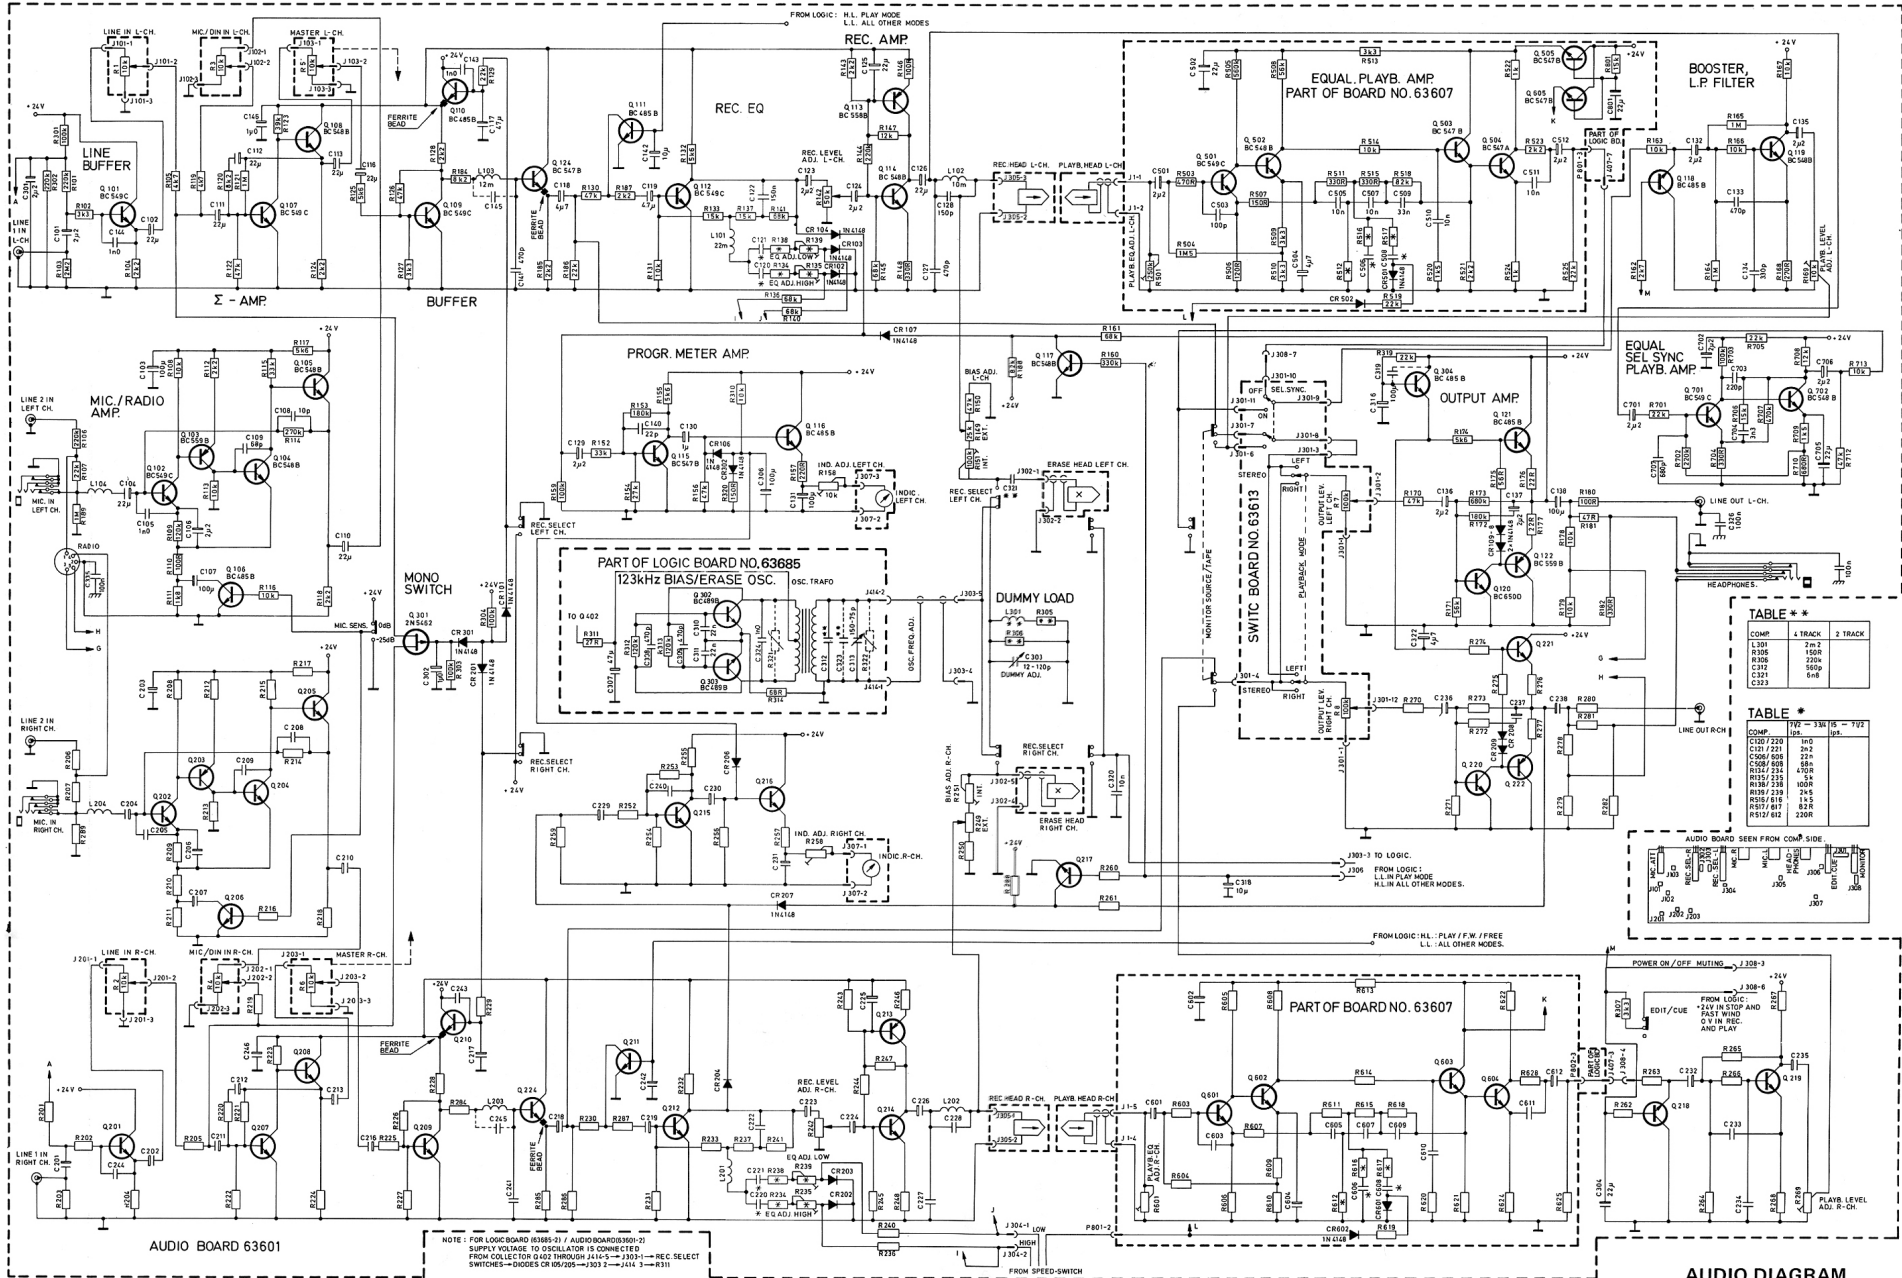

Tandberg TD 20 A

TABLE **

COMP.	4 TRACK	2 TRACK
C301	150R	150R
R306	2M	2M
R308	150R	150R
C312	220R	220R
C313	560P	560P
C315	5R	5R