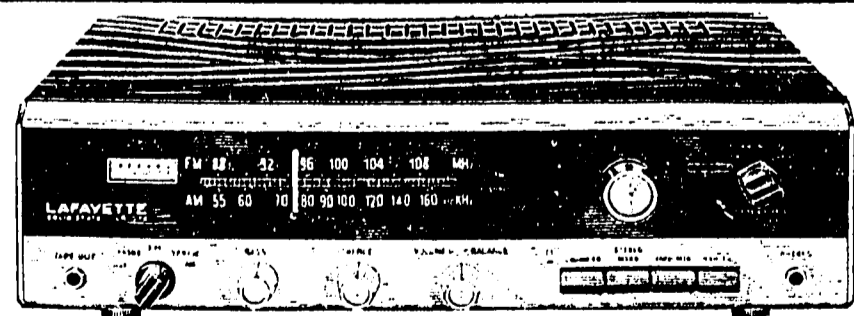

**LAFAYETTE Rectilinear Pickering Garrard
100-Watt AM-FM Stereo Hi-Fi Phono System**

Featuring the Lafayette LR-775
100-Watt† AM-FM Stereo Receiver

the complete system

389⁹⁵

You Save 63.95
from individual component prices

Complete System Includes:

- Lafayette LR-775 AM-FM Stereo Receiver—100 watts of stereo power PLUS automatic FM stereo switching PLUS stereo indicator light PLUS pushbutton function switches PLUS AM and FM stereo tuners. Outstanding 1.7 μV IHF sensitivity. Complete with case.*
- Garrard Model 40B 4-Speed Automatic Turntable with attractive matching base.*
- Pickering P/ATE-1 Elliptical Diamond Stylus Stereo Cartridge.
- 2 Rectilinear Mini-III 3-Way Acoustic-Suspension Speaker Systems—a compact bookshelf enclosure reproducing sound without boom or boxy effect and offering excellent dispersion characteristics. Finished in rich hand-rubbed oiled walnut. Only 12"H, 19"W, 9½"D.