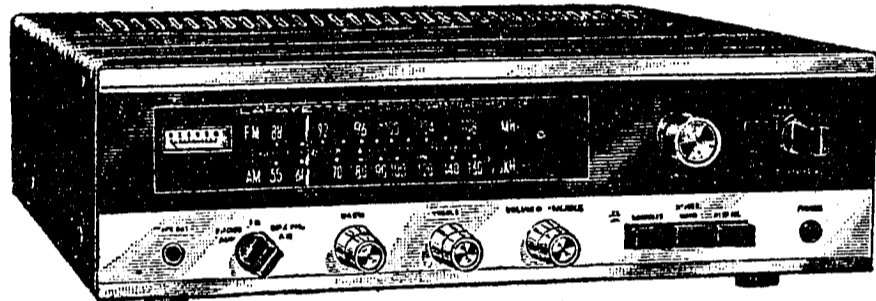

**Complete LAFAYETTE RK-75 Solid-State Portable Pushbutton
 Cassette Recorder Package**

Sale! 24⁸⁸
 99-18513*
Save Over 5.00

- 5-Pushbutton Controls Including Cassette Pop-Up
- Automatic Record Level Control
- Ideal for Office or Classroom Work

- Complete with Remote Control Mike with Stand, Carrying Case, Earphone, Blank Cassette, Batteries, Strap.

**LAFAYETTE Criterion
 Pickering Garrard
 50-Watt AM-FM Stereo
 Hi-Fi Phono System**

Featuring the Lafayette LR-100 50-Watt† AM-FM Stereo Receiver

the complete system

199⁹⁵

You Save 44.50
 from individual component prices

Complete System includes:

- Lafayette LR-100 50-Watt Solid-State AM-FM Stereo Receiver—Offers full-range, full fidelity sound for all your stereo needs. Features automatic FM stereo switching and stereo indicator light. Complete with attractive simulated walnut grain vinyl-clad metal case.*
- Garrard Model 40B 4-Speed Automatic Turntable with attractive base.*
- Pickering P/ATE-1 Elliptical Stereo Cartridge with Diamond Stylus.
- 2 Lafayette Criterion 25A 25-Watt 2-Way Speaker Systems—each cabinet with an 8" woofer and a 2½" tweeter. Oiled walnut finish on all four sides. Compact too... only 12½x10¼x7"D.