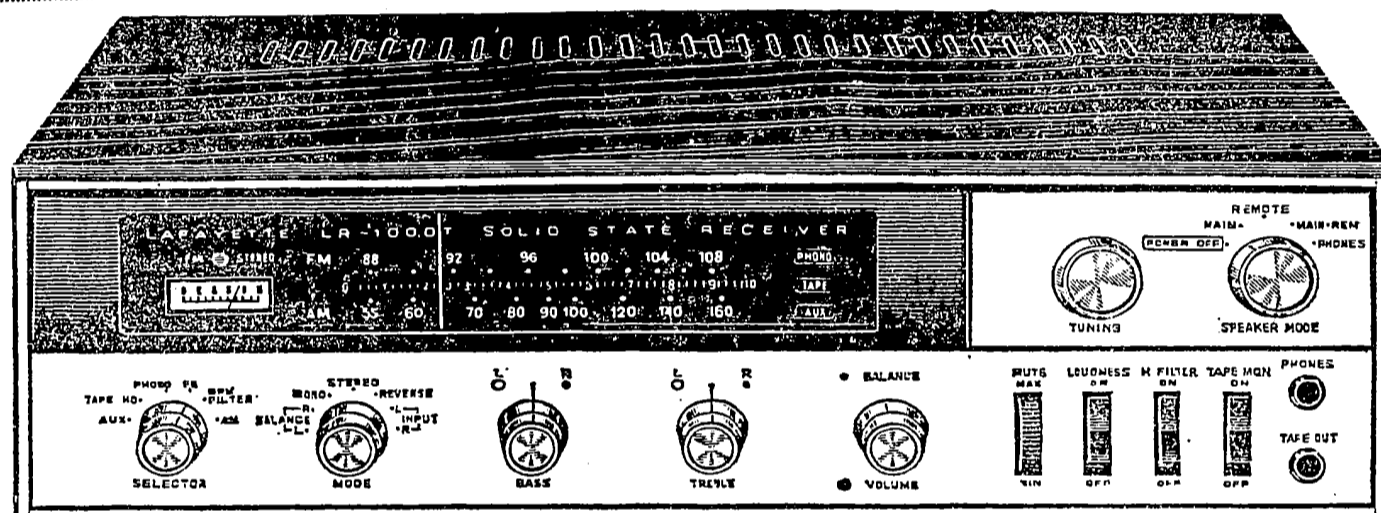

LAFAYETTE RADIO ELECTRONICS

6-Day Hi-Fi Sale Spectacular!

Sale Prices in effect through Sat., Mar. 15th

LAFAYETTE Model RK-880 Solid-State Professional 3-Head 4-Track Deck

SALE!
169⁸⁸

Save over **$20.00**

- Full Facilities for Stereo/Mono Record from Dynamic Mikes, Record Player, FM Stereo Tuner and Playback through External Amplifier and Speakers.
- Record Playback Selector Button for VU Meters.
- Complete with 4 Connecting Cables, 2 Rubber Reel Caps, 7" Take-up Reel.

99-1531WX*

For The First Time...Lafayette Combines its Fabulous LR-1000T with the Dramatic New Rectilinear Mini-III 3-Way Speaker System for One of the Most Outstanding Hi-Fi Systems

150-Watt[†] AM-FM Stereo Hi-Fi Phono System

Featuring the Lafayette LR-1000T 150-Watt[†] Solid-State AM-FM Stereo Super-Receiver

the complete system

399⁹⁵

You Save **73.40**

from individual component prices

Complete System Includes:

- Lafayette LR-1000T AM-FM Stereo Receiver—150 watts of power with 4 Integrated Circuits, 2 Field-Effect Transistors, plus the exclusive Computer-Matic Circuit. Complete with a simulated walnut grain metal case.*
- Garrard Model 40/MK-II 4-Speed Automatic Turntable on a simulated black leather base with silver trim.*
- Pickering V15/AC-3 Diamond Stylus Stereo Cartridge with Integrated Dustomatic Brush.
- 2 Rectilinear Mini-III 3-Way Acoustic-Suspension Speaker Systems—a compact bookshelf enclosure reproducing sound without boom or boxy effect and offering excellent dispersion characteristics. Finished in rich, hand-rubbed oiled walnut. Only 12"H, 19"W, 9 1/2"D.

[†] IHF ± 1 dB at 4 ohms. New industry standard.

LAFAYETTE SOLID-STATE AMPLIFIER RECEIVER TUNER GUARANTEE 2 year repair guarantee against defects in material and workmanship. CRITERION 5-YR. SPEAKER GUARANTEE 5 year repair guarantee against defects in material and workmanship on all Criterion Speakers.

LAFAYETTE Deluxe 75-Watt[†] Compact Solid-State AM-FM Stereo Hi-Fi Music System with 2 Criterion 50 Bookshelf Speaker Systems