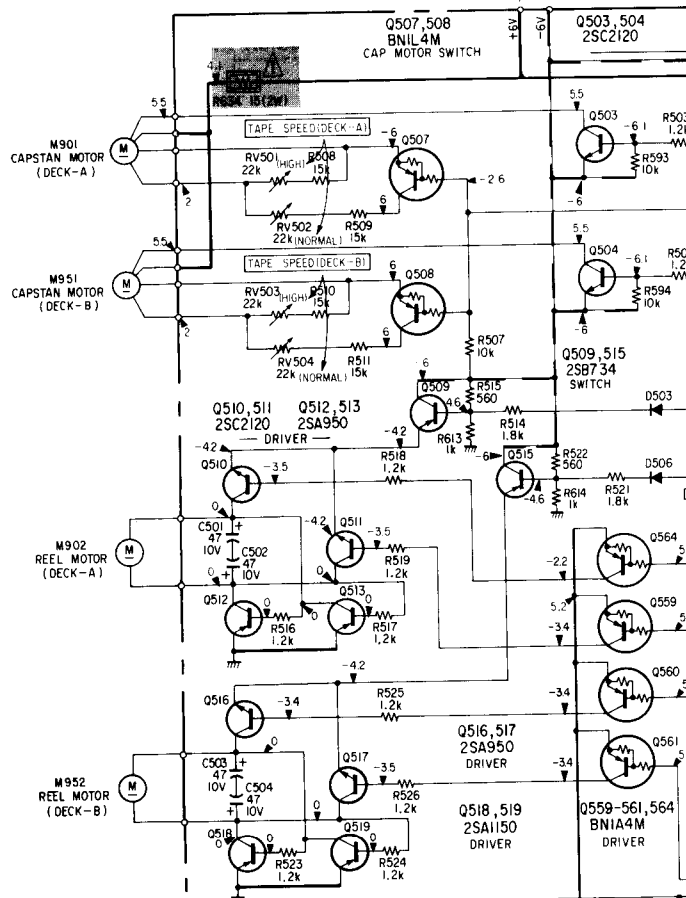

# TC-W550/W551

TC-W550;  
US, CANADIAN, AEP

[HEADPHONE BOARD]

[LED LEVEL METER BOARD]

D901-904  
TC-W550/W551; D905-907  
SEL2510C SEL2210W  
[PEAK LEVEL METER LEFT]

IC901, 911  
IR2E02  
METER  
DRIVE

D911-914  
TC-W550/W551; D915-917  
SEL2510C SEL2210W  
[PEAK LEVEL METER RIGHT]

[DETECTION SW (A) BOARD]

[DETECTION SW (B-1) BOARD (1/2)]

[DUBBING SW BOARD]

US MODEL  
TC-W550;  
CANADIAN, AEP  
MODEL  
[FUSE BOARD] \*NOT REPLACEMENT BUILT IN TRANSFORMER  
TC-W550/W551: