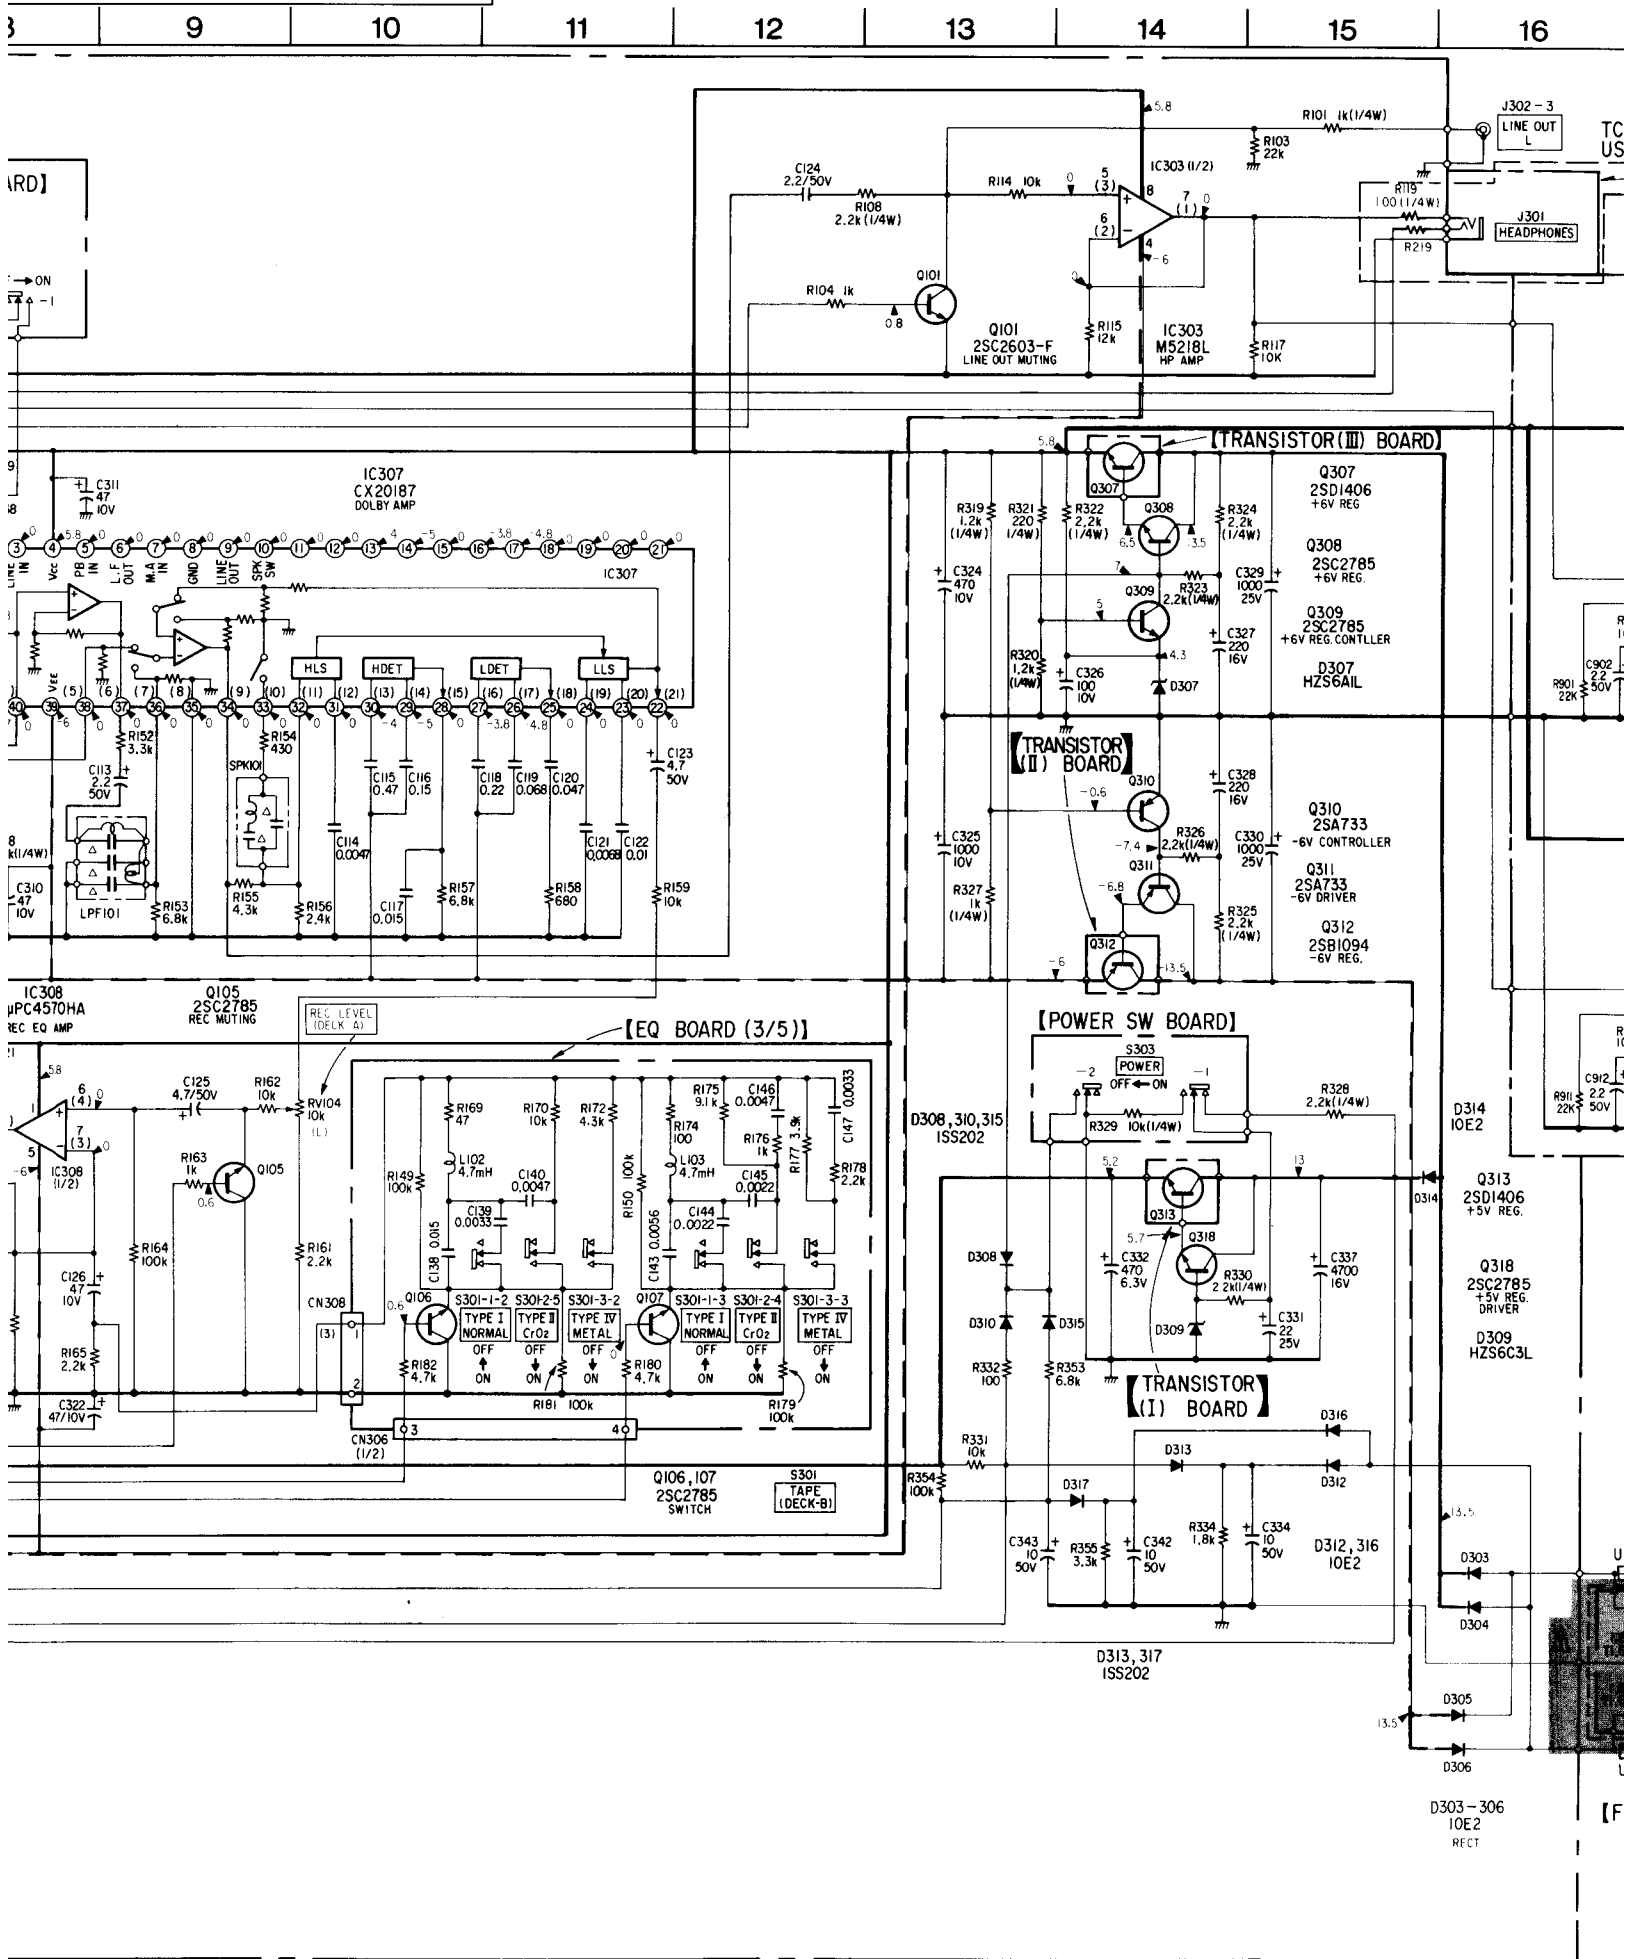

# TC-W550/W551

TC-W550;  
US, CANADIAN, AEP

[HEADPHONE BOARD]

[LED LEVEL METER BOARD]

D901-904  
TC-W550/W551; D905-907  
SEL2510C SEL2210W  
[PEAK LEVEL METER LEFT]

IC901, 911  
IR2E02  
METER  
DRIVE

D911-914  
TC-W550/W551; D915-917  
SEL2510C SEL2210W  
[PEAK LEVEL METER RIGHT]

[DETECTION SW (A) BOARD]

[DETECTION SW (B-1) BOARD (1/2)]

[DUBBING SW BOARD]

US MODEL  
TC-W550;  
CANADIAN, AEP  
MODEL  
[FUSE BOARD] \*NOT REPLACEMENT BUILT IN TRANSFORMER  
TC-W550/W551: